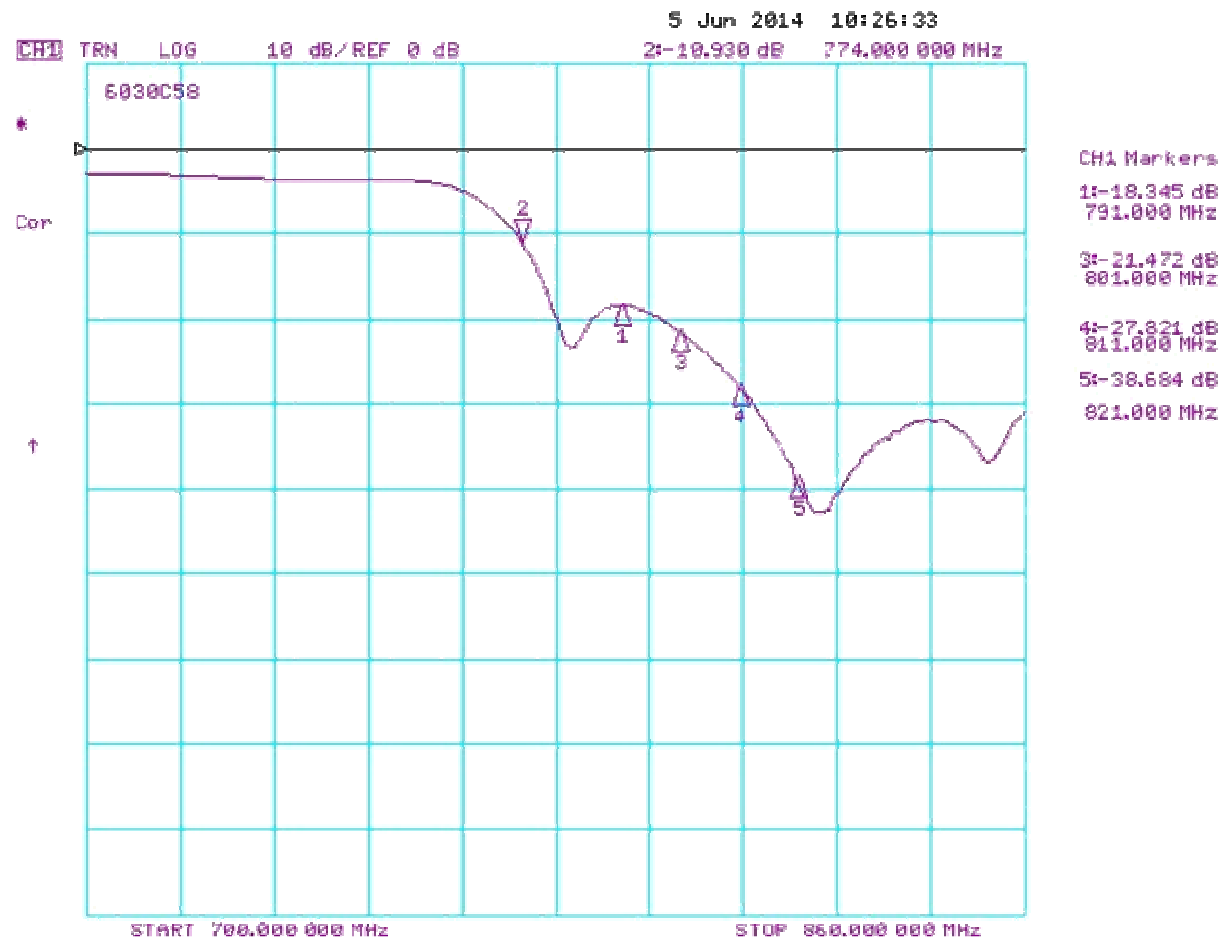

Výsledky praktického výskumu

Johansson 6030 IEC LTE filter 5-774 MHz